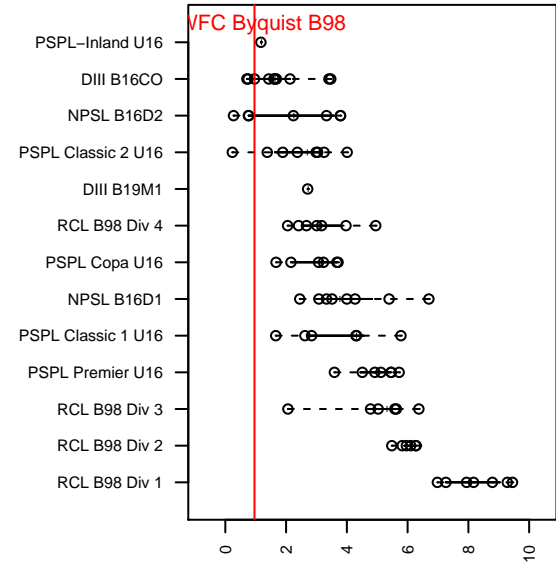

FWFC Byquist B98

Federal Way FC
Federal Way, WA
B98 total strength=1202
attack=5.76 defense=2.81
fall league = DIII B16CO

alt names used:
FWFC B98 Byquist

Venues played:
2014 DIII B16CO

**attack and defense variance (black dot)
relative to other teams
and top 10 in region**

**attack and defense rating
relative to others at age
and all opponents in last 13 months**

Performance relative to 13 month average

Performance relative to 13 month average

| date | home | | away | | venue | pred.home | pred.away |
|-------------|----------------------------------|---|---------------------|---|-----------------|------------------|------------------|
| 2014-11-23 | FME Xtreme B98 | 3 | FWFC Byquist B98 | 0 | 2014 DIII B16CO | 3.16 | 0.58 |
| 2014-11-02 | South Tacoma United Esquivel B98 | 2 | FWFC Byquist B98 | 2 | 2014 DIII B16CO | 2.78 | 2.00 |
| 2014-10-26 | FWFC Byquist B98 | 1 | Nortac Cobras B98 | 5 | 2014 DIII B16CO | 1.69 | 2.78 |
| 2014-10-19 | FWFC Byquist B98 | 4 | Harbor Strikers B98 | 2 | 2014 DIII B16CO | 2.58 | 2.17 |
| 2014-10-12 | MpVSA Puma Pursuit B98 | 2 | FWFC Byquist B98 | 1 | 2014 DIII B16CO | 2.20 | 1.42 |
| 2014-10-05 | UPSC Fire B98 | 3 | FWFC Byquist B98 | 2 | 2014 DIII B16CO | 2.39 | 1.06 |
| 2014-09-28 | FWFC Byquist B98 | 0 | FME Xtreme B98 | 0 | 2014 DIII B16CO | 0.58 | 3.16 |
| 2014-09-07 | FWFC Byquist B98 | 2 | Force B98 | 5 | 2014 DIII B16CO | 2.09 | 3.35 |